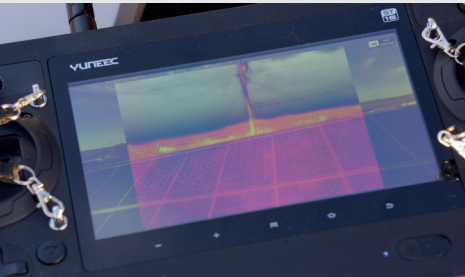

FEATURES ST16

- Fernsteuerung, Empfänger und Android-Plattform zugleich
- Intel Quadcore-Prozessor
- HD-Livebild mit 1280 x 720 Pixeln
- Einfache und intuitive Bedienung
- Transmitter, receiver and Android platform
- Intel quad core processor
- HD live image signal with 1280 x 720 pixel
- Easily program autonomous flight and capture stunning photos and videos